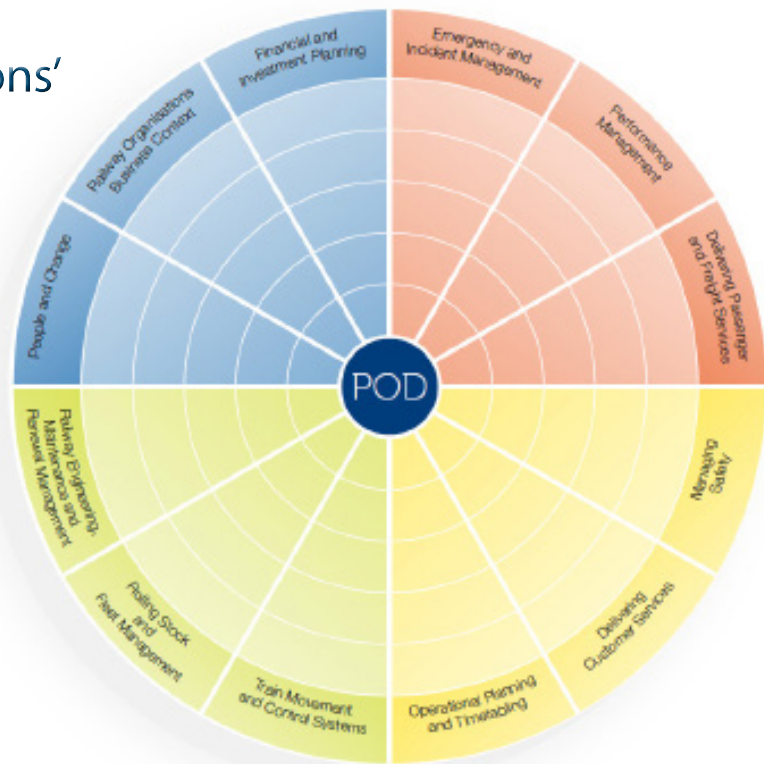

MTR Elizabeth Line is a corporate member of the IRO

Which means it's FREE for you to...

- » become a member of the IRO
- » visit area events
- » and use your professions' CPD tool

As a member you also have access to academic qualifications, short courses and CPD schemes to help your professional development.